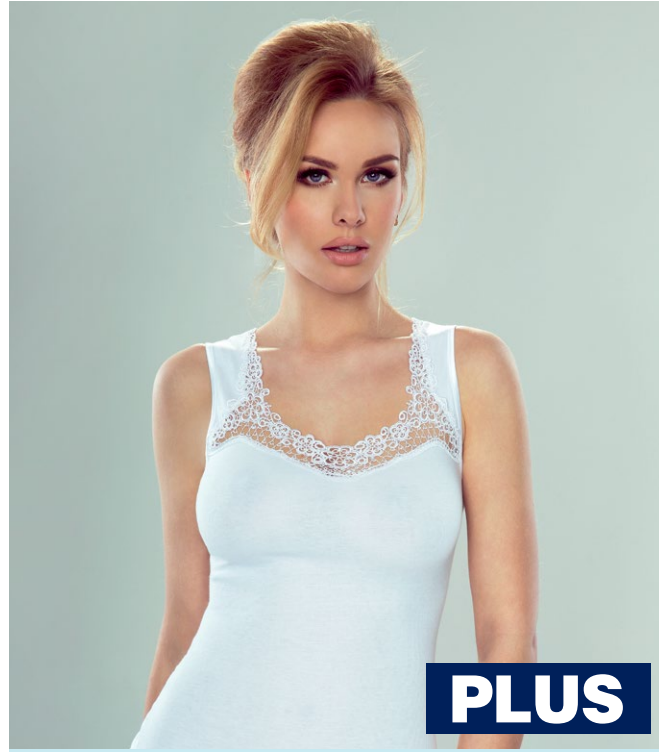

PORTA

S,M,L,XL,XXL,XXXL
BA100%

PLUS